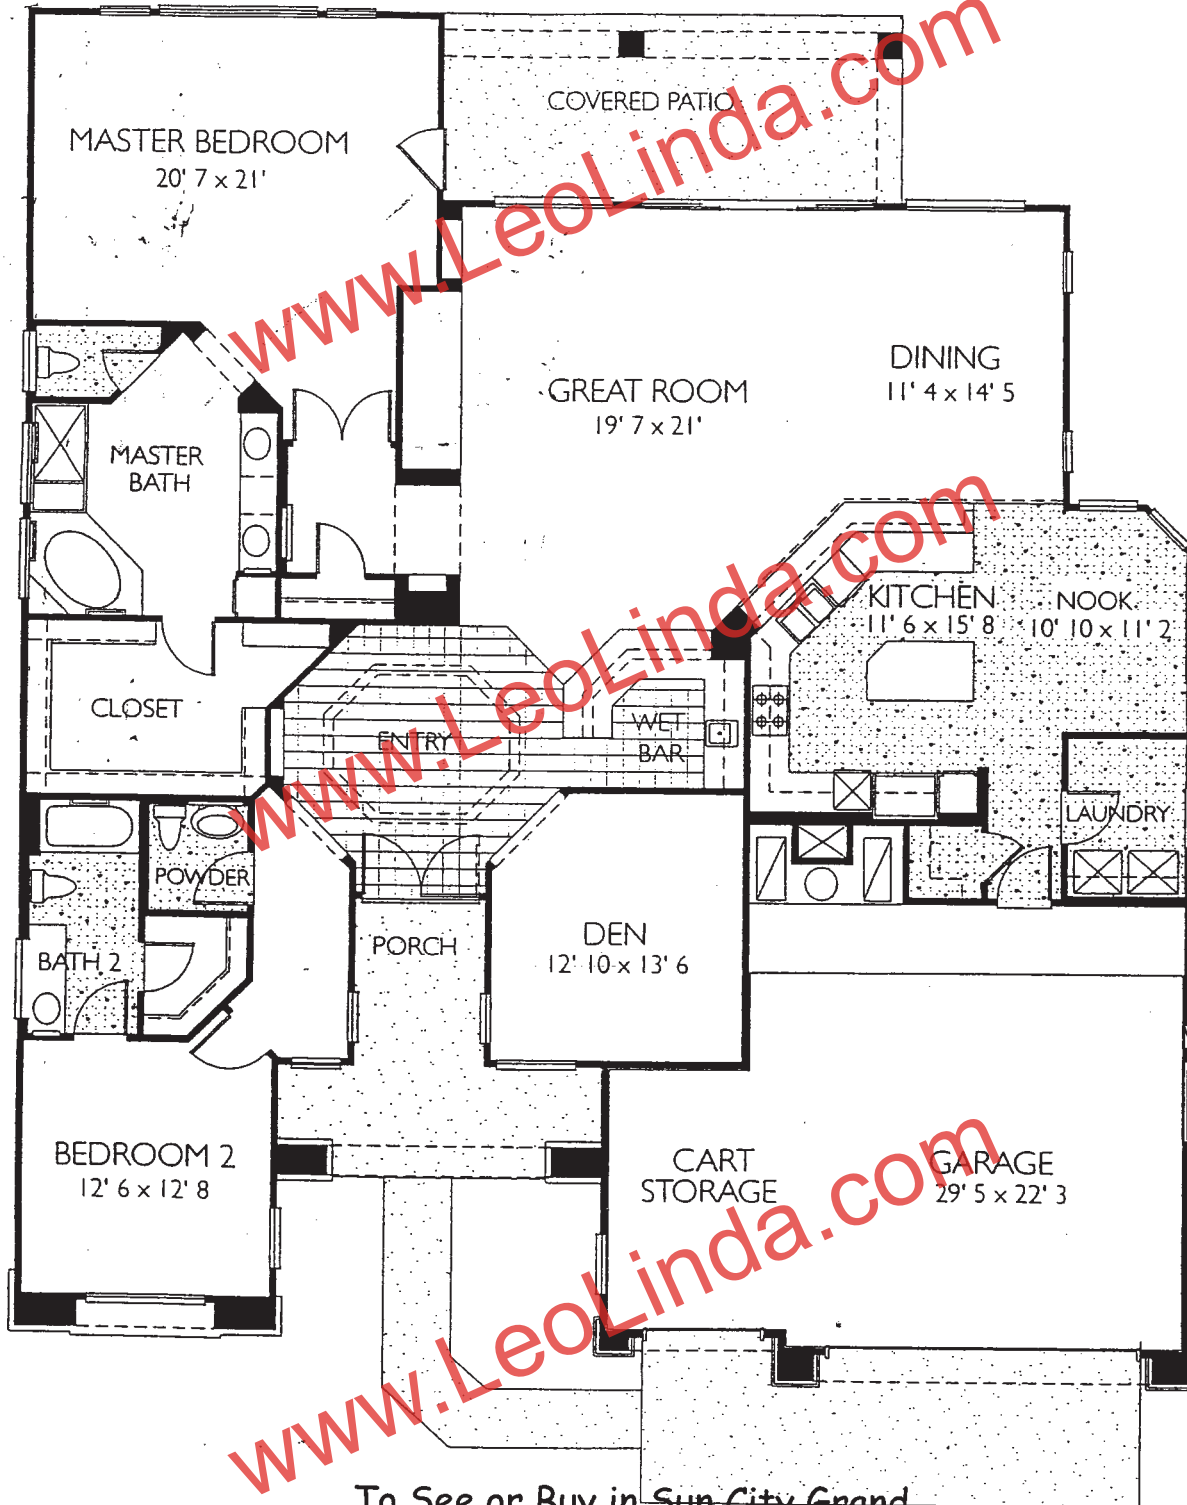

ROSEWOOD E-9135

The impressive circular foyer sets the tone for the wide-open great room with a functional wet bar for entertaining.

To See or Buy in Sun City Grand
Always Call LEOLINDA BOWERS
BUSINESS 623-937-5701
CELL 602-403-6865