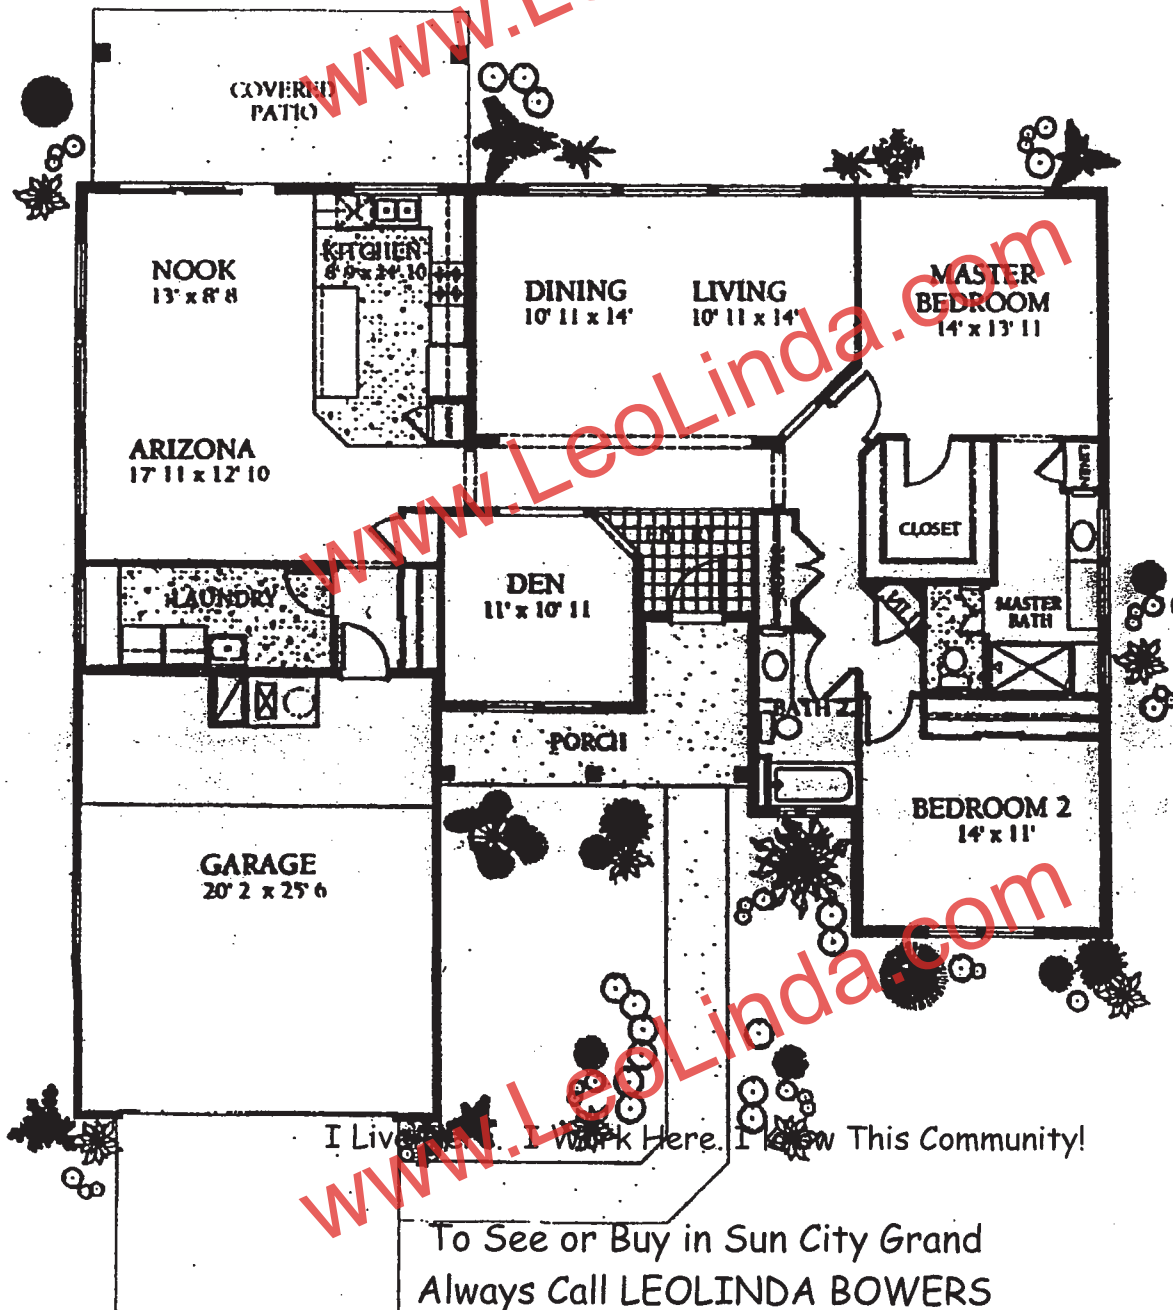

The Verbena – Plan P9105

Approximately 2,019 square feet - REV.

To See or Buy in Sun City Grand
Always Call LEOLINDA BOWERS
BUSINESS 623-937-5701

CELL 602-403-6865

REVERSE